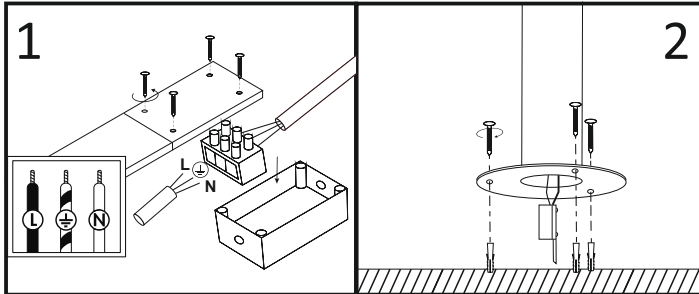

LIVIA S361, S1041 BROWN; OSLO S1041 GREY; SERENA S371

LIVIA S360-450, S360-1000, S1041-450 BROWN, S1041-H BROWN;
OSLO S1041-450 GREY, S1041-H GREY; SERENA S370-450, S370-1000

E27 max 10W LED
ø max 55 mm