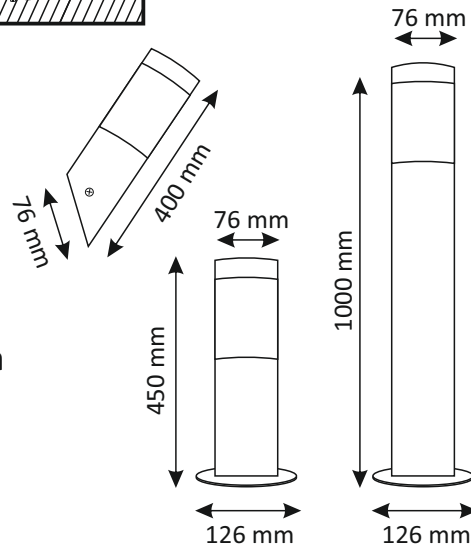

LIVIA S361, S1041 BROWN; OSLO S1041 GREY; SERENA S371

LIVIA S360-450, S360-1000, S1041-450 BROWN, S1041-H BROWN;
OSLO S1041-450 GREY, S1041-H GREY; SERENA S370-450, S370-1000

E27 max 10W LED
ø max 55 mm